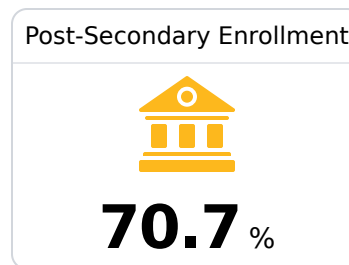

B New Hope High School

Lowndes County School District

 2920 NEW HOPE ROAD
Columbus, MS 39702

 Matthew Smith
matt.smith@lowndes.k12.ms.us

Due to the impact of COVID-19 on school closures in the 2019-20 school year and a waiver from the U.S. Department of Education, the Mississippi Department of Education (MDE) has no assessment and accountability data to report for the 2019-20 school year.