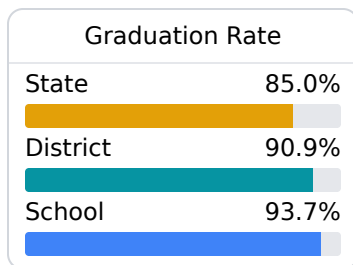

B New Hope High School

Lowndes County School District

 2920 NEW HOPE ROAD
Columbus, MS 39702

 Matthew Smith
matt.smith@lowndes.k12.ms.us

Due to the impact of COVID-19 on school closures in the 2019-20 school year and a waiver from the U.S. Department of Education, the Mississippi Department of Education (MDE) has no assessment and accountability data to report for the 2019-20 school year.